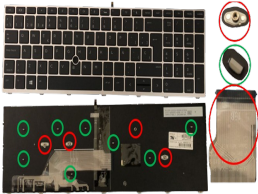

## Descripción del Producto

**KEY0760 HP SPANISH IBERO WITH ALPHANUMERIC BLACK KEYS WITH  
POINTSTICK WITH BACKLIT WITH SILVER FRAME DOWN CENTRAL  
CONNECTOR - KEY0760**

Soluciones Integrales En Tecnología Global Office S.A. DE C.V.